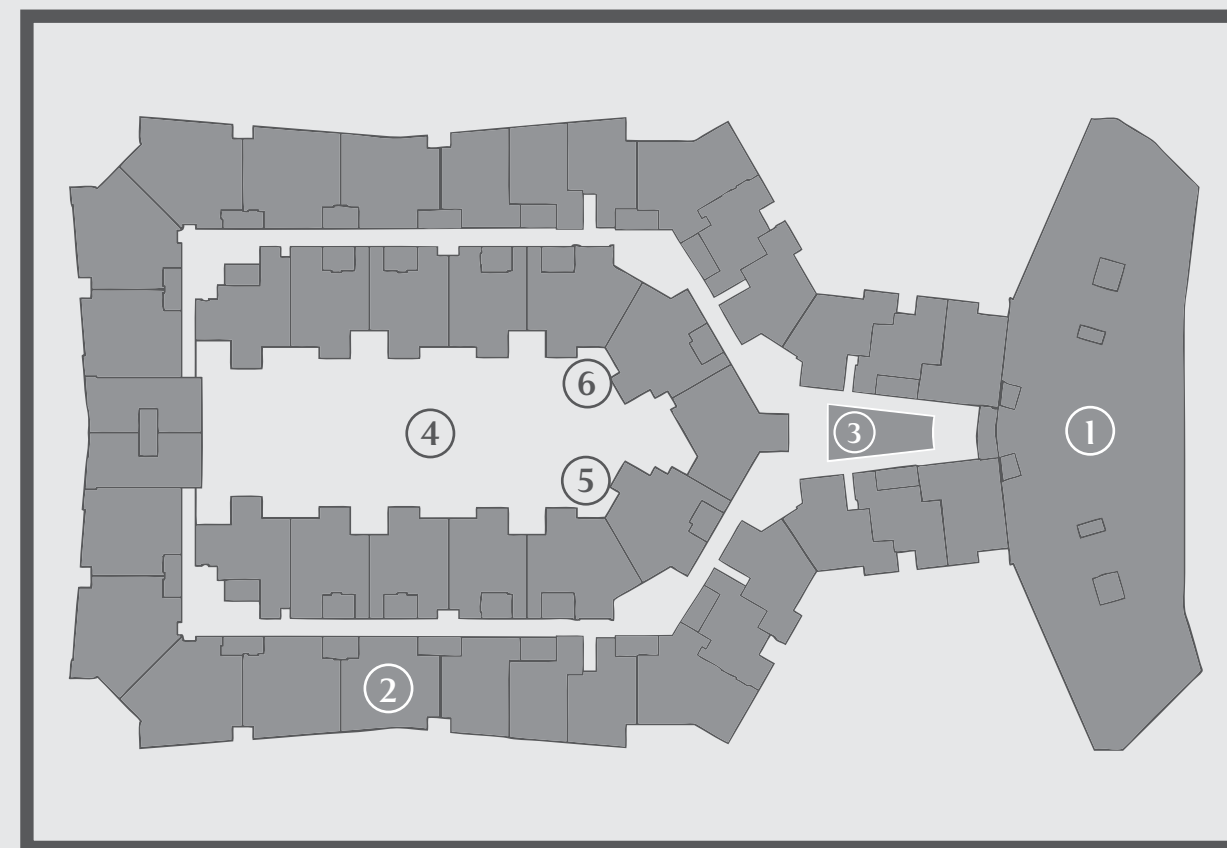

MASTER PLAN

الموقع العام

1. ADMINISTRATIVE BUILDING
2. RESIDENTIAL BUILDING
3. LOBBY
4. POOL LOUNGE
5. RESTAURANTS
6. SPA

- ١- المبنى الإداري
- ٢- المبنى السكني
- ٣- المدخل
- ٤- منطقة حمام السباحة
- ٥- المطاعم
- ٦- المنتجع الصحي