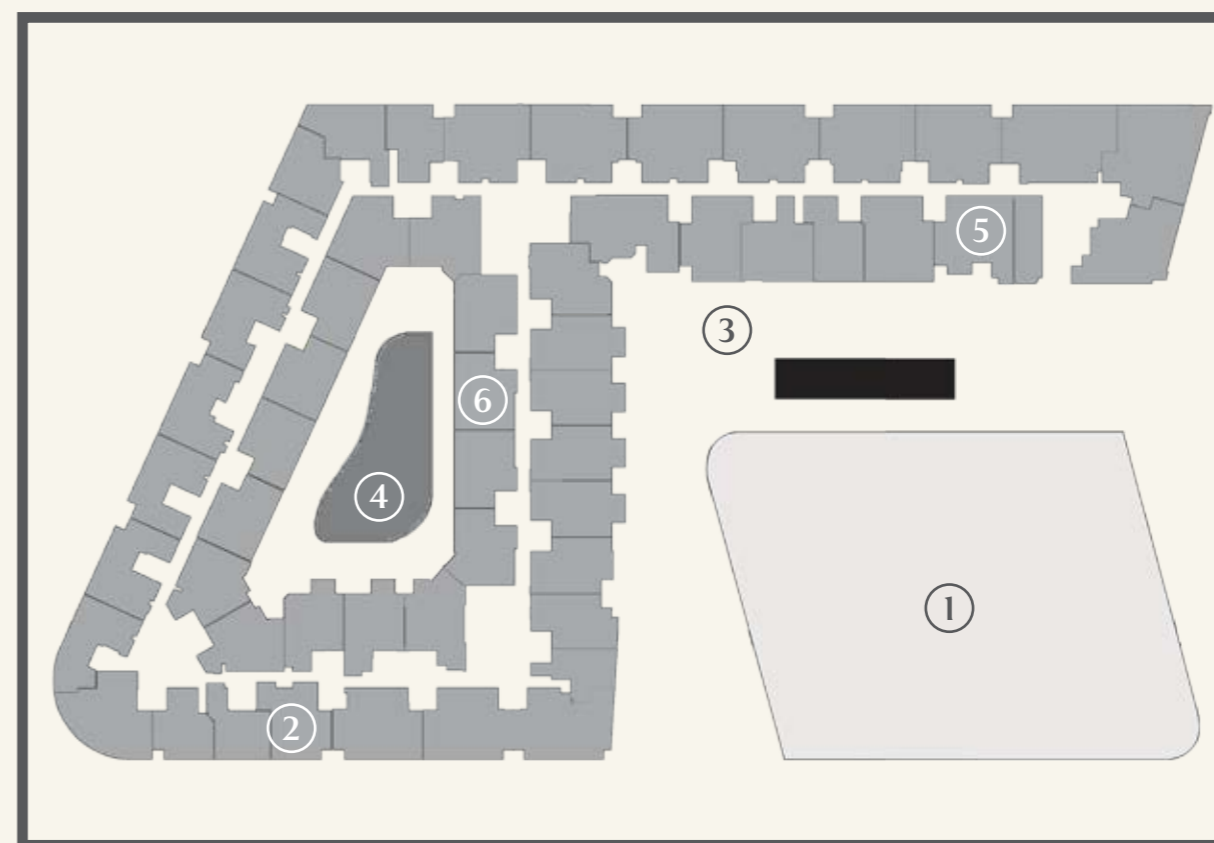

MASTER PLAN

الموقع العام

1. ADMINISTRATIVE BUILDING
2. RESIDENTIAL BUILDING
3. THE PAVILION
4. POOL LOUNGE
5. RESTAURANTS
6. SPA

- ١- المبنى الإداري
- ٢- المبنى السكني
- ٣- الفناء الخارجي
- ٤- منطقة حمام السباحة
- ٥- المطاعم
- ٦- المنتجج الصحي