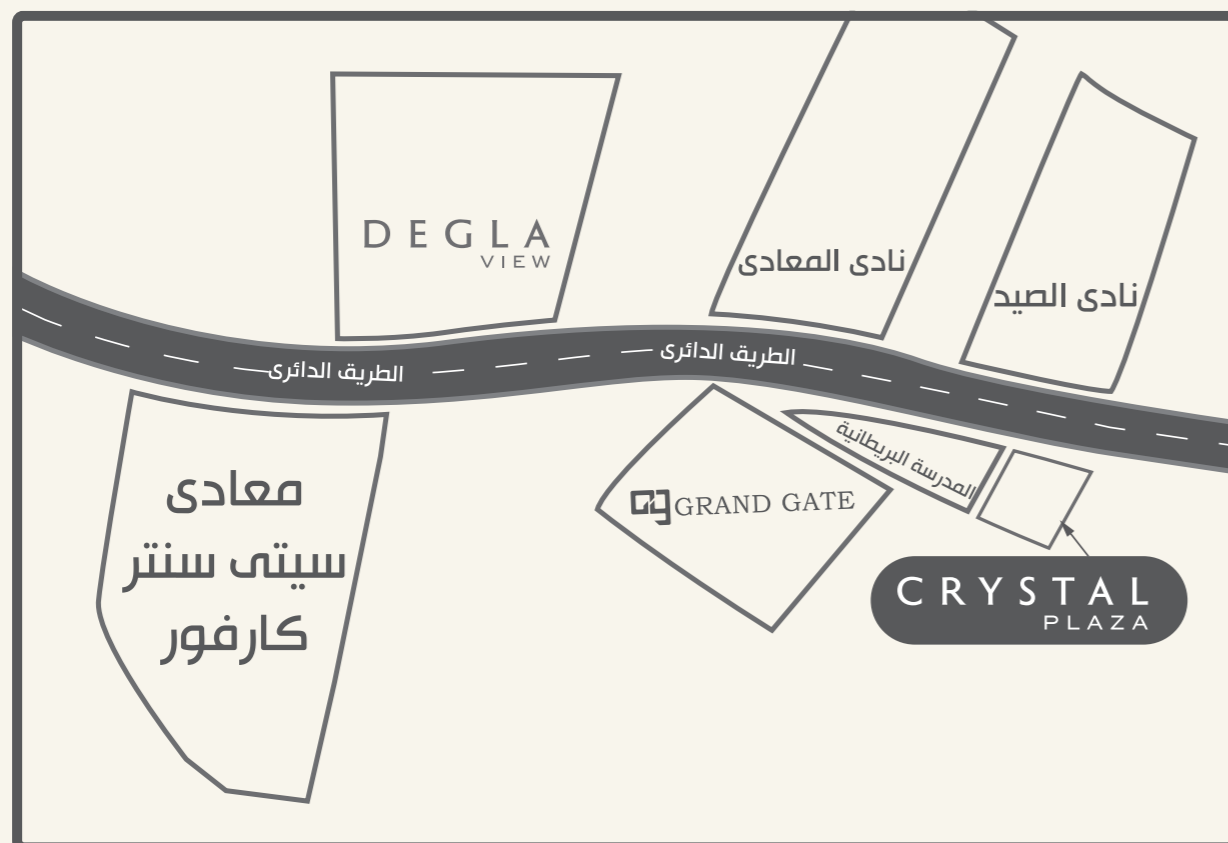

## الطريق الدائري بالمعادي

CRYSTAL PLAZA IS CONVENIENTLY LOCATED IN THE HEART OF CAIRO. THE DEVELOPMENT IS SUITED ON CAIRO'S MAIN RING ROAD, IN THE SUBURB OF MAADI, ONE OF THE CITY'S MOST UPSCALE AND ACCESSIBLE DISTRICTS.